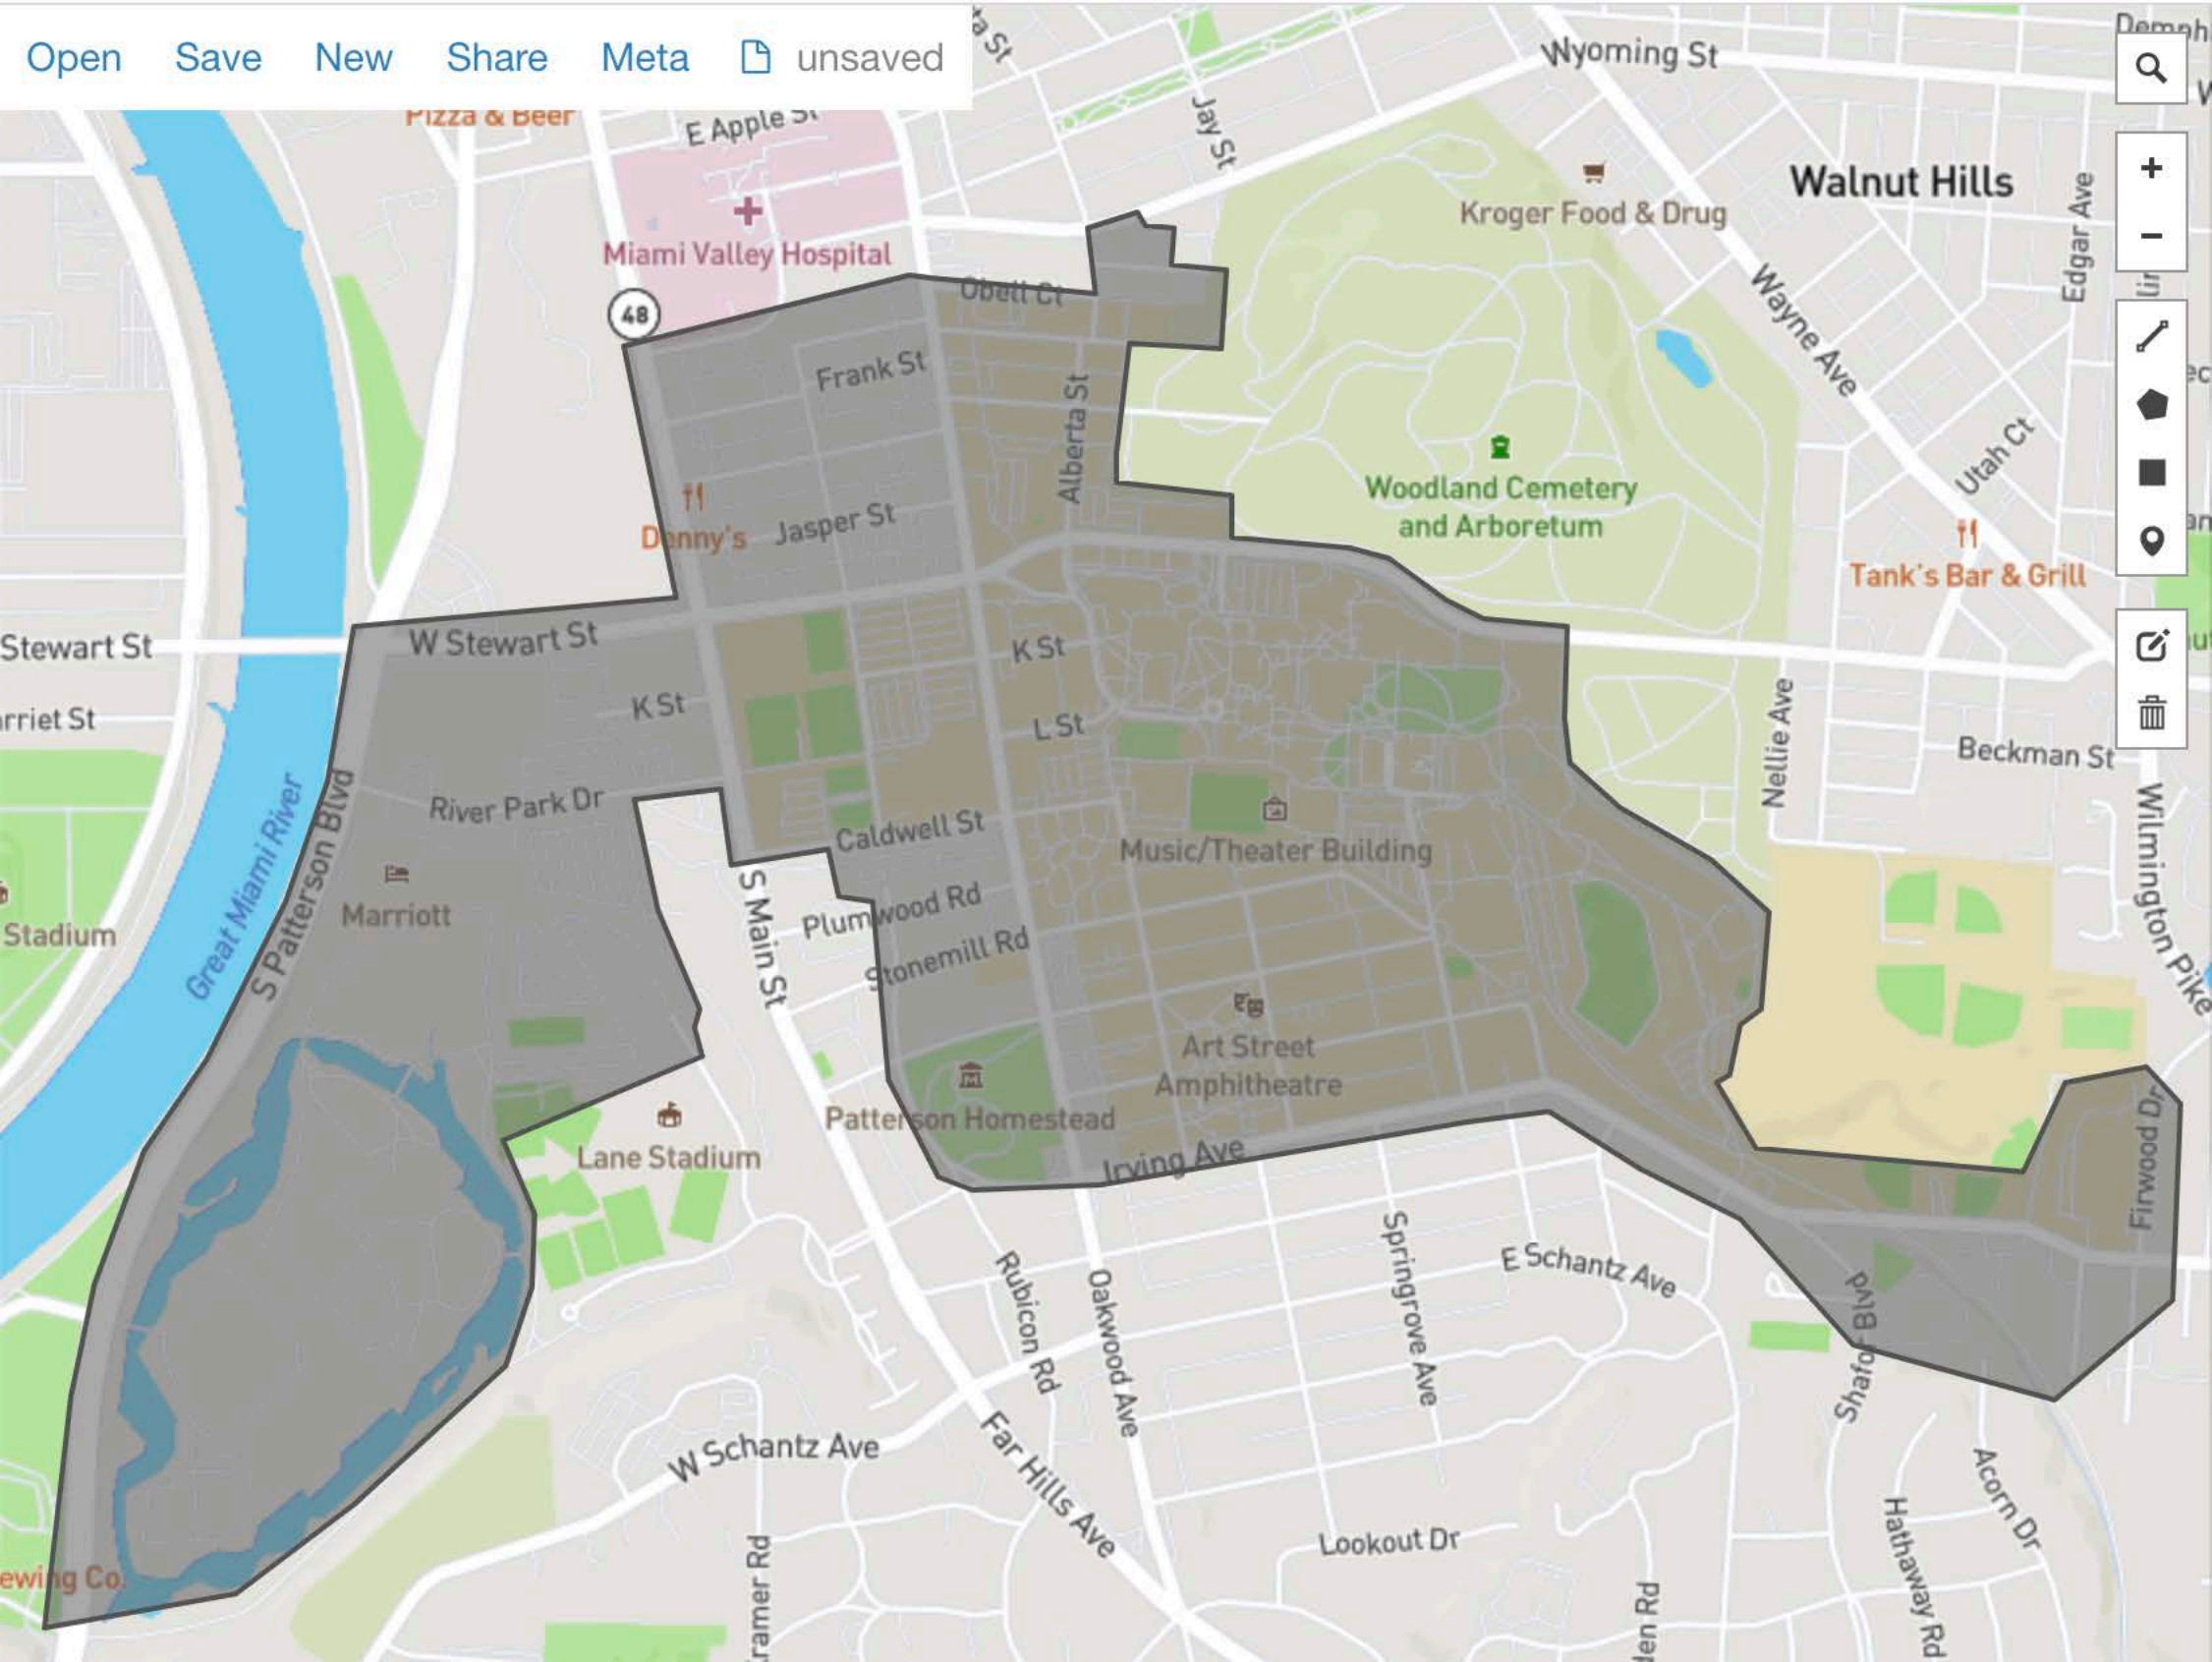

Demoph

V

ec

an

u

Wilmington Pike

Search

Zoom In

Zoom Out

Layers

Measure

Home

Full Screen

Print

Share

Layers

Layers

Miami Valley Hospital

Walnut Hills

Woodland Cemetery and Arboretum

Music/Theater Building

Art Street Amphitheatre

Lane Stadium

Great Miami River

48

Wilmington Pike

Stewart St

Marriet St

Stadium

ewing Co.

Pizza & Beer

E Apple St

Frank St

Denny's

Jasper St

Obett Ct

Alberta St

Wyoming St

Kroger Food & Drug

Wayne Ave

Edgar Ave

Utah Ct

Tank's Bar & Grill

W Stewart St

K St

K St

L St

River Park Dr

Marriott

Caldwell St

Plumwood Rd

Stonemill Rd

S Main St

Patterson Homestead

Irving Ave

Beckman St

Nellie Ave

Springgrove Ave

E Schantz Ave

W Schantz Ave

Rubicon Rd

Oakwood Ave

Far Hills Ave

Lookout Dr

Shaford Blvd

Hathaway Rd

Acorn Dr

Firwood Dr

ramer Rd

den Rd